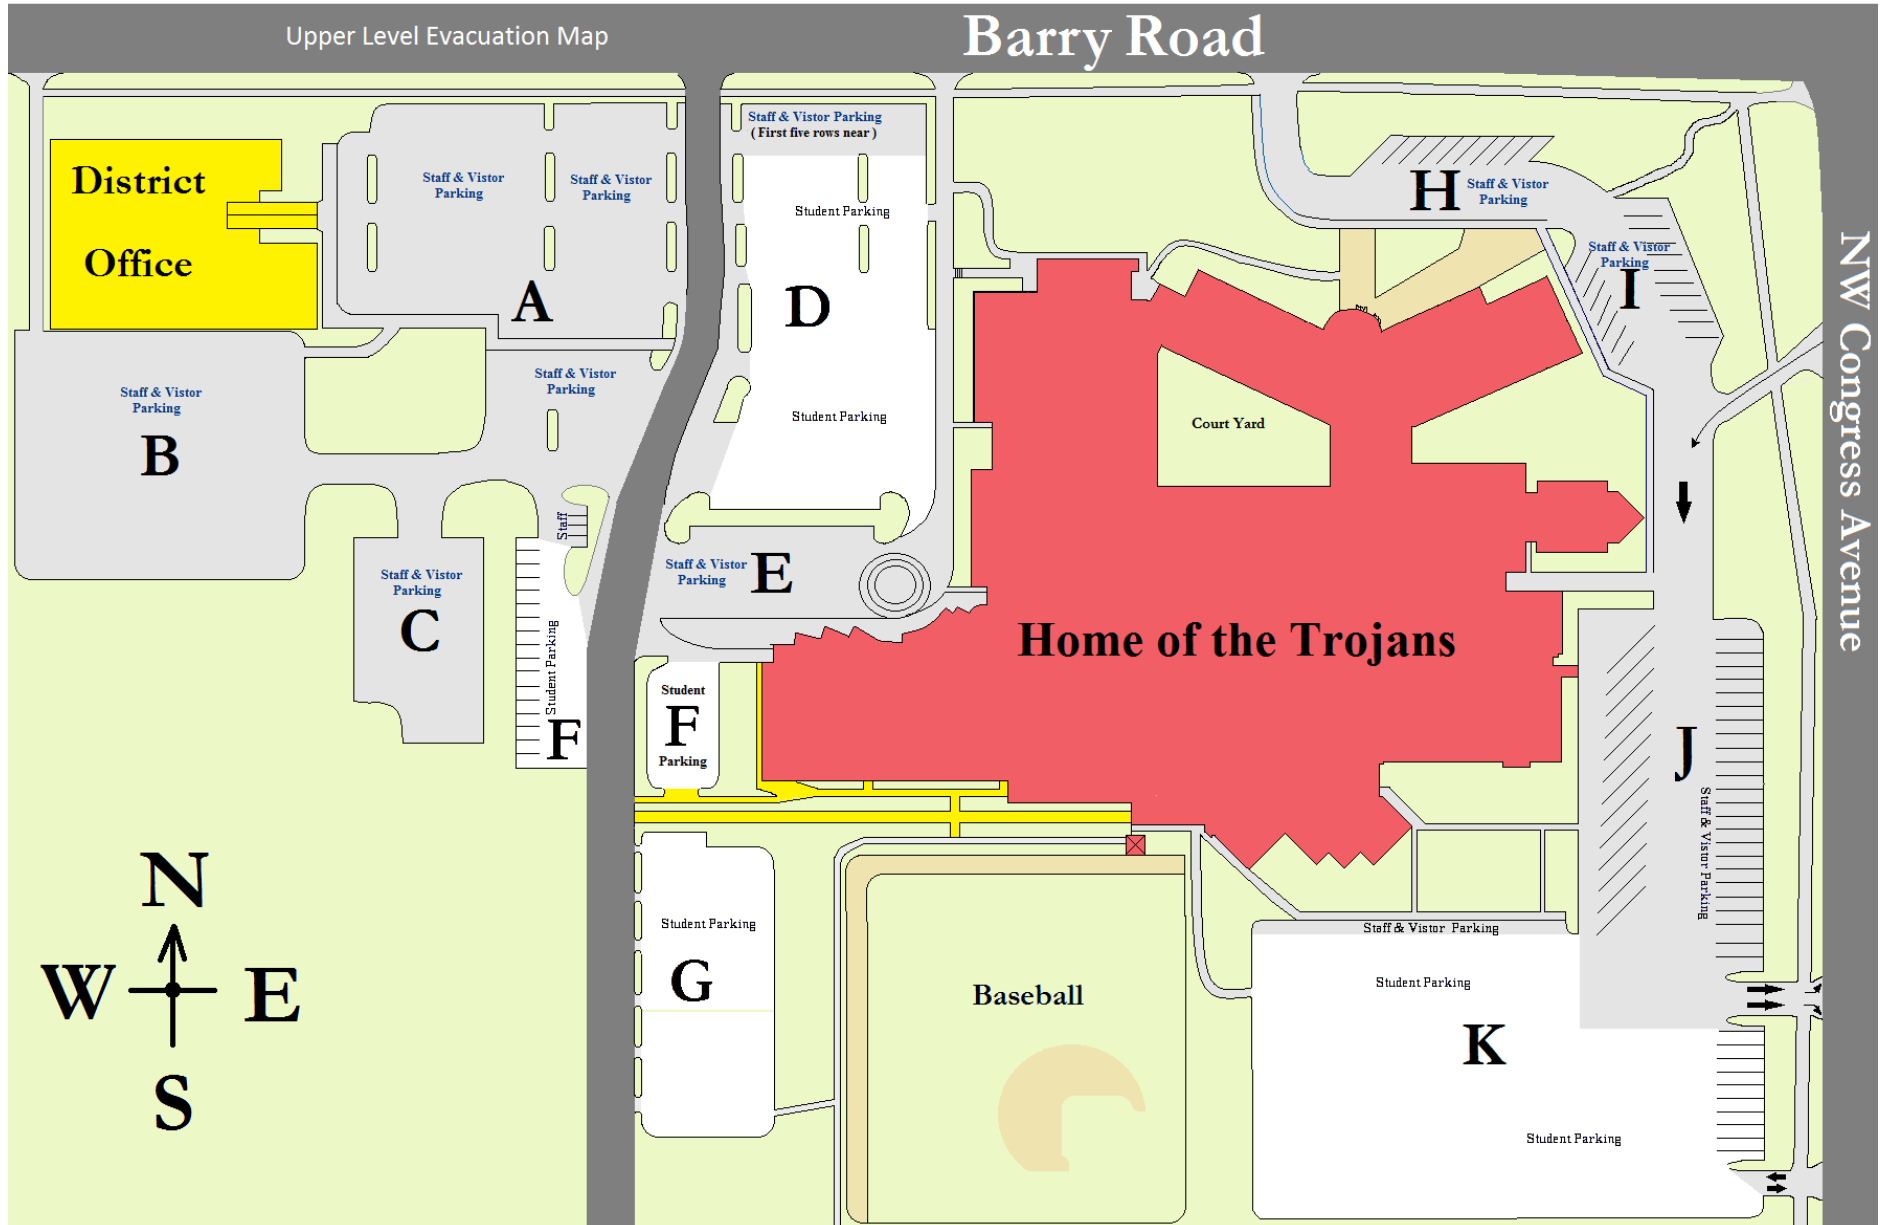

Park Hill High School
7701 NW Barry Road
Kansas City, MO 64153
816.359.4110

1. All PHHS staff must have a red parking tag displayed.
2. All Students must have a student sticker or temporary tag displayed.
3. Student parking is restricted to the **WHITE** areas of lots D, F, G and K.
4. Students must not park in areas designated for staff or visitor parking.

Student Parking

West D Lot	Except for the first 5 rows closest to Barry Road, north of the old guard shack
West F Lot	All spaces except 4 staff spots south of lot A
West G Lot	All spaces
East K Lot	Except for the row facing the classrooms and 6 spaces mark STAFF ONLY

District Office Staff and Visitor Parking

West A Lot	NO SPACES FOR STUDENTS
WEST B Lot	NO SPACES FOR STUDENTS
WEST C Lot	NO SPACES FOR STUDENTS

Park Hill High School Staff, Substitute Teacher and Visitor Parking

West D Lot	First 5 Rows are for Staff and Visitor Parking
West E Lot	NO SPACES FOR STUDENTS
North H Lot	NO SPACES FOR STUDENTS
East I Lot	NO SPACES FOR STUDENTS
East J Lot	NO SPACES FOR STUDENTS
East K Lot	First Row is for Staff and Visitor Parking